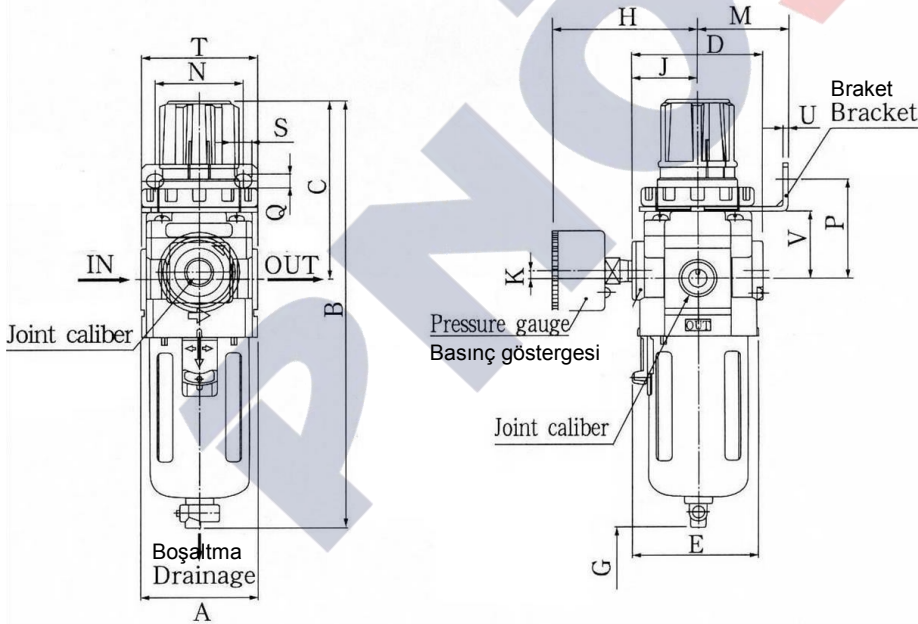

P-AW20 SERİSİ

MODEL P-AW20

MODELLER / MODELS

P-AW20-01 / 1/8" BAĞLANTILI / THREADED
P-AW20-02 / 1/4" BAĞLANTILI / THREADED

MAX BASINÇ / MAX.PRESSURE : 10 BAR
MAX SICAKLIK / MAX.TEMPERATURE : 60 C
FILTRASYON / FILTRATION : 5 MİKRON
AYAR ARALIĞI / ADJUSTMENT RANGE : 0.5-8 BAR

P-AW30W , P-AW40 SERİSİ

MODEL P-AW

MODELLER / MODELS

P-AW30-03 / 3/8" BAĞLANTILI / THREADED
P-AW40-04 / 1/2" BAĞLANTILI / THREADED
P-AW50-06 / 3/4" BAĞLANTILI / THREADED
P-AW50-10 / 1" BAĞLANTILI / THREADED