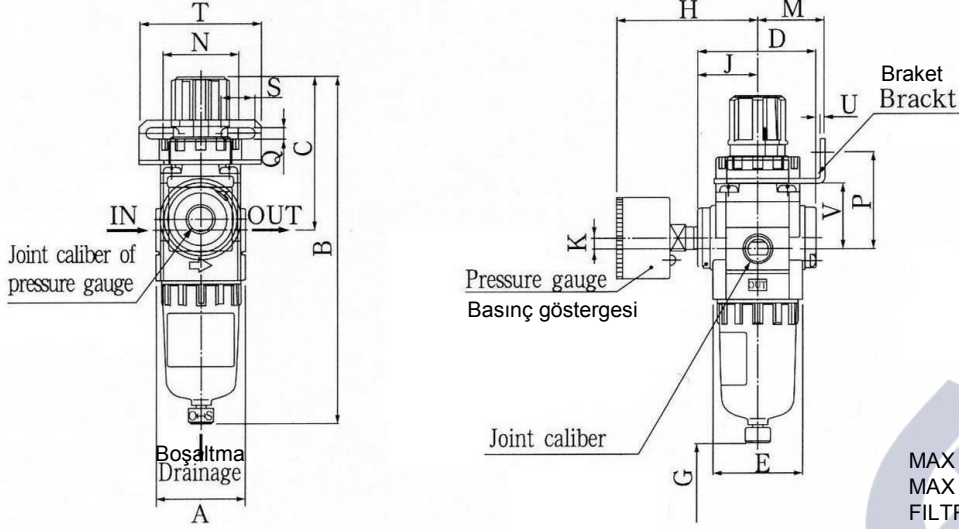

P-AW20 SERİSİ

MODEL P-AW20

MODELLER / MODELS

P-AW20-01 / 1/8" BAĞLANTILI / THREADED
P-AW20-02 / 1/4" BAĞLANTILI / THREADED

MAX BASINÇ / MAX.PRESSURE : 10 BAR
MAX SICAKLIK / MAX.TEMPERATURE : 60 C
FILTRASYON / FILTRATION : 5 MİKRON
AYAR ARALIĞI / ADJUSTMENT RANGE : 0.5-8 BAR

P-AW30W , P-AW40 SERİSİ

MODEL P-AW

MODELLER / MODELS

P-AW30-03 / 3/8" BAĞLANTILI / THREADED
P-AW40-04 / 1/2" BAĞLANTILI / THREADED
P-AW50-06 / 3/4" BAĞLANTILI / THREADED
P-AW50-10 / 1" BAĞLANTILI / THREADED