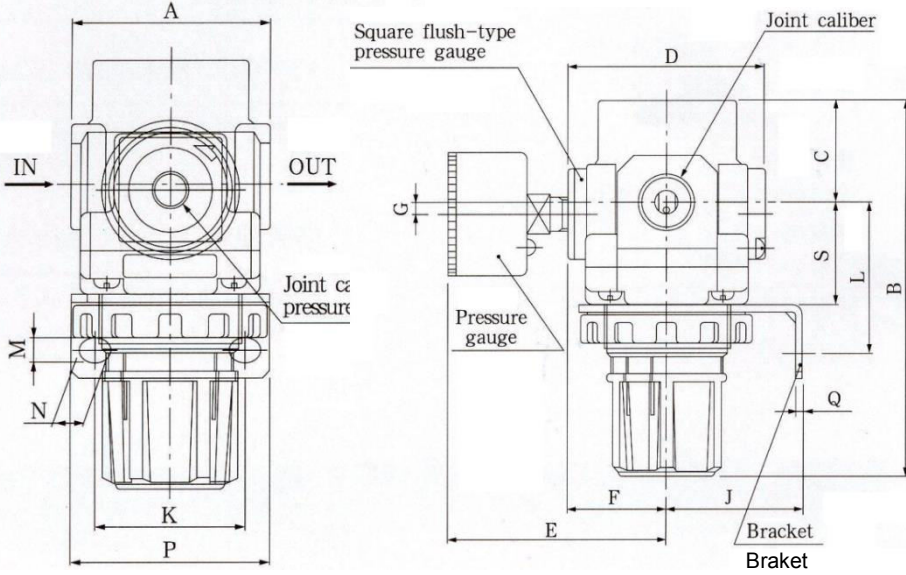

### MODELLER / MODELS

- P-AR20-01 / 1/8" BAĞLANTILI / THREADED
- P-AR20-02 / 1/4" BAĞLANTILI / THREADED
- P-AR30-03 / 3/8" BAĞLANTILI / THREADED
- P-AR40-04 / 1/2" BAĞLANTILI / THREADED
- P-AR50-06 / 3/4" BAĞLANTILI / THREADED
- P-AR50-10 / 1" BAĞLANTILI / THREADED

MAX BASINÇ / MAX.PRESSURE : 10 BAR  
MAX SICAKLIK / MAX.TEMPERATURE : 60° C  
AYAR ARALIĞI / ADJUSTMENT RANGE : 0.5-8 BAR