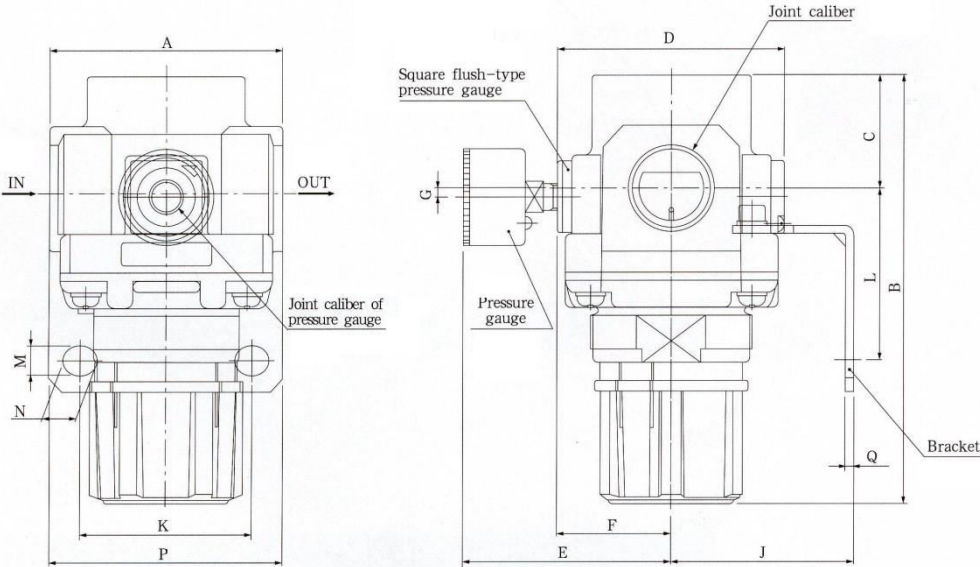

P-AR50 SERİSİ

TİP / MODEL	A	C	B	D	E	F	G	J	K	L	M	N	P	Q	S	T	U	V
P-AR 20 SERİSİ	40	26,5	94	57	65	29,5	2	30	34	44	5,4	15,4	55	2,3	25	28,5	14	6
P-AR 30 SERİSİ	53	31	116	59	66	30,5	3,5	41	40	46	6,5	8	53	2,3	31	38,5	19	7
P-AR 40 SERİSİ	70	36	128	68	74	35	3,5	50	54	54	8,5	10,5	70	2,3	35,5	42,5	21	7
P-AR 50 SERİSİ	90	43	169	87	84	44,5	3,3	70	66	65,8	11	13	90	3,2	-	-	-	-