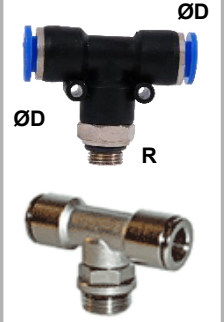

OTOMATİK DÖNER DİŞLİ YE BAĞLANTI PUSH IN Y TYPE MALE THREAD FITTING

MODEL PN-GXP

SİPARİŞ KODU ORDER CODE	R BAĞLANTI R CONNECTION	HORTUM DIŞ ÇAPI HOSE EXTERNAL DIA. (MM) ØD
PN-GXP	M5	4
PN-GXP	M6	4
PN-GXP	1/8"	4
PN-GXP	1/4"	4
PN-GXP	M5	6
PN-GXP	M6	6
PN-GXP	1/8"	6
PN-GXP	1/4"	6
PN-GXP	3/8"	6
PN-GXP	1/2"	6
PN-GXP	1/8"	8
PN-GXP	1/4"	8
PN-GXP	3/8"	8
PN-GXP	1/2"	8
PN-GXP	1/8"	10
PN-GXP	1/4"	10
PN-GXP	3/8"	10
PN-GXP	1/2"	10
PN-GXP	1/4"	12
PN-GXP	3/8"	12
PN-GXP	1/2"	12

OTOMATİK ORTA BACAK DÖNER DİŞLİ TE PUSH IN T TYPE MALE THREAD FITTING

MODEL PN-GBP

SİPARİŞ KODU ORDER CODE	R BAĞLANTI R CONNECTION	HORTUM DIŞ ÇAPI HOSE EXTERNAL DIA. (MM) ØD
PN-GBP	M5	4
PN-GBP	M6	4
PN-GBP	1/8"	4
PN-GBP	1/4"	4
PN-GBP	M5	6
PN-GBP	M6	6
PN-GBP	1/8"	6
PN-GBP	1/4"	6
PN-GBP	3/8"	6
PN-GBP	1/2"	6
PN-GBP	1/8"	8
PN-GBP	1/4"	8
PN-GBP	3/8"	8
PN-GBP	1/2"	8
PN-GBP	1/8"	10
PN-GBP	1/4"	10
PN-GBP	3/8"	10
PN-GBP	1/2"	10
PN-GBP	1/4"	12
PN-GBP	3/8"	12
PN-GBP	1/2"	12
PN-GBP	3/8"	14
PN-GBP	1/2"	14
PN-GBP	3/8"	16
PN-GBP	1/2"	16

OTOMATİK YAN BACAK DÖNER DİŞLİ TE PUSH IN T TYPE SIDE MALE THREAD FITTING

MODEL PN-GDP

SİPARİŞ KODU ORDER CODE	R BAĞLANTI R CONNECTION	HORTUM DIŞ ÇAPI / HOSE EXTERNAL DIA. (MM) ØD
PN-GDP	M5	4
PN-GDP	M6	4
PN-GDP	1/8"	4
PN-GDP	1/4"	4
PN-GDP	M5	6
PN-GDP	M6	6
PN-GDP	1/8"	6
PN-GDP	1/4"	6
PN-GDP	3/8"	6
PN-GDP	1/2"	6
PN-GDP	1/8"	8
PN-GDP	1/4"	8
PN-GDP	3/8"	8
PN-GDP	1/2"	8
PN-GDP	1/8"	10
PN-GDP	1/4"	10
PN-GDP	3/8"	10
PN-GDP	1/2"	10
PN-GDP	1/4"	12
PN-GDP	3/8"	12
PN-GDP	1/2"	12
PN-GDP	3/8"	14
PN-GDP	1/2"	14
PN-GDP	3/8"	16
PN-GDP	1/2"	16

OTOMATİK DİRSEK BAĞLANTI PUSH IN SHORT ELBOW THREAD

MODEL PN-GHP

SİPARİŞ KODU ORDER CODE	R BAĞLANTI R CONNECTION	HORTUM DIŞ ÇAPI / HOSE EXTERNAL DIA. (MM) ØD
PN-GHP	M5	4
PN-GHP	M6	4
PN-GHP	1/8"	4
PN-GHP	1/4"	4
PN-GHP	M5	6
PN-GHP	M6	6
PN-GHP	1/8"	6
PN-GHP	1/4"	6
PN-GHP	3/8"	6
PN-GHP	1/8"	8
PN-GHP	1/4"	8
PN-GHP	3/8"	8
PN-GHP	1/8"	10
PN-GHP	1/4"	10
PN-GHP	3/8"	10
PN-GHP	1/2"	10
PN-GHP	1/4"	12
PN-GHP	3/8"	12
PN-GHP	1/2"	12